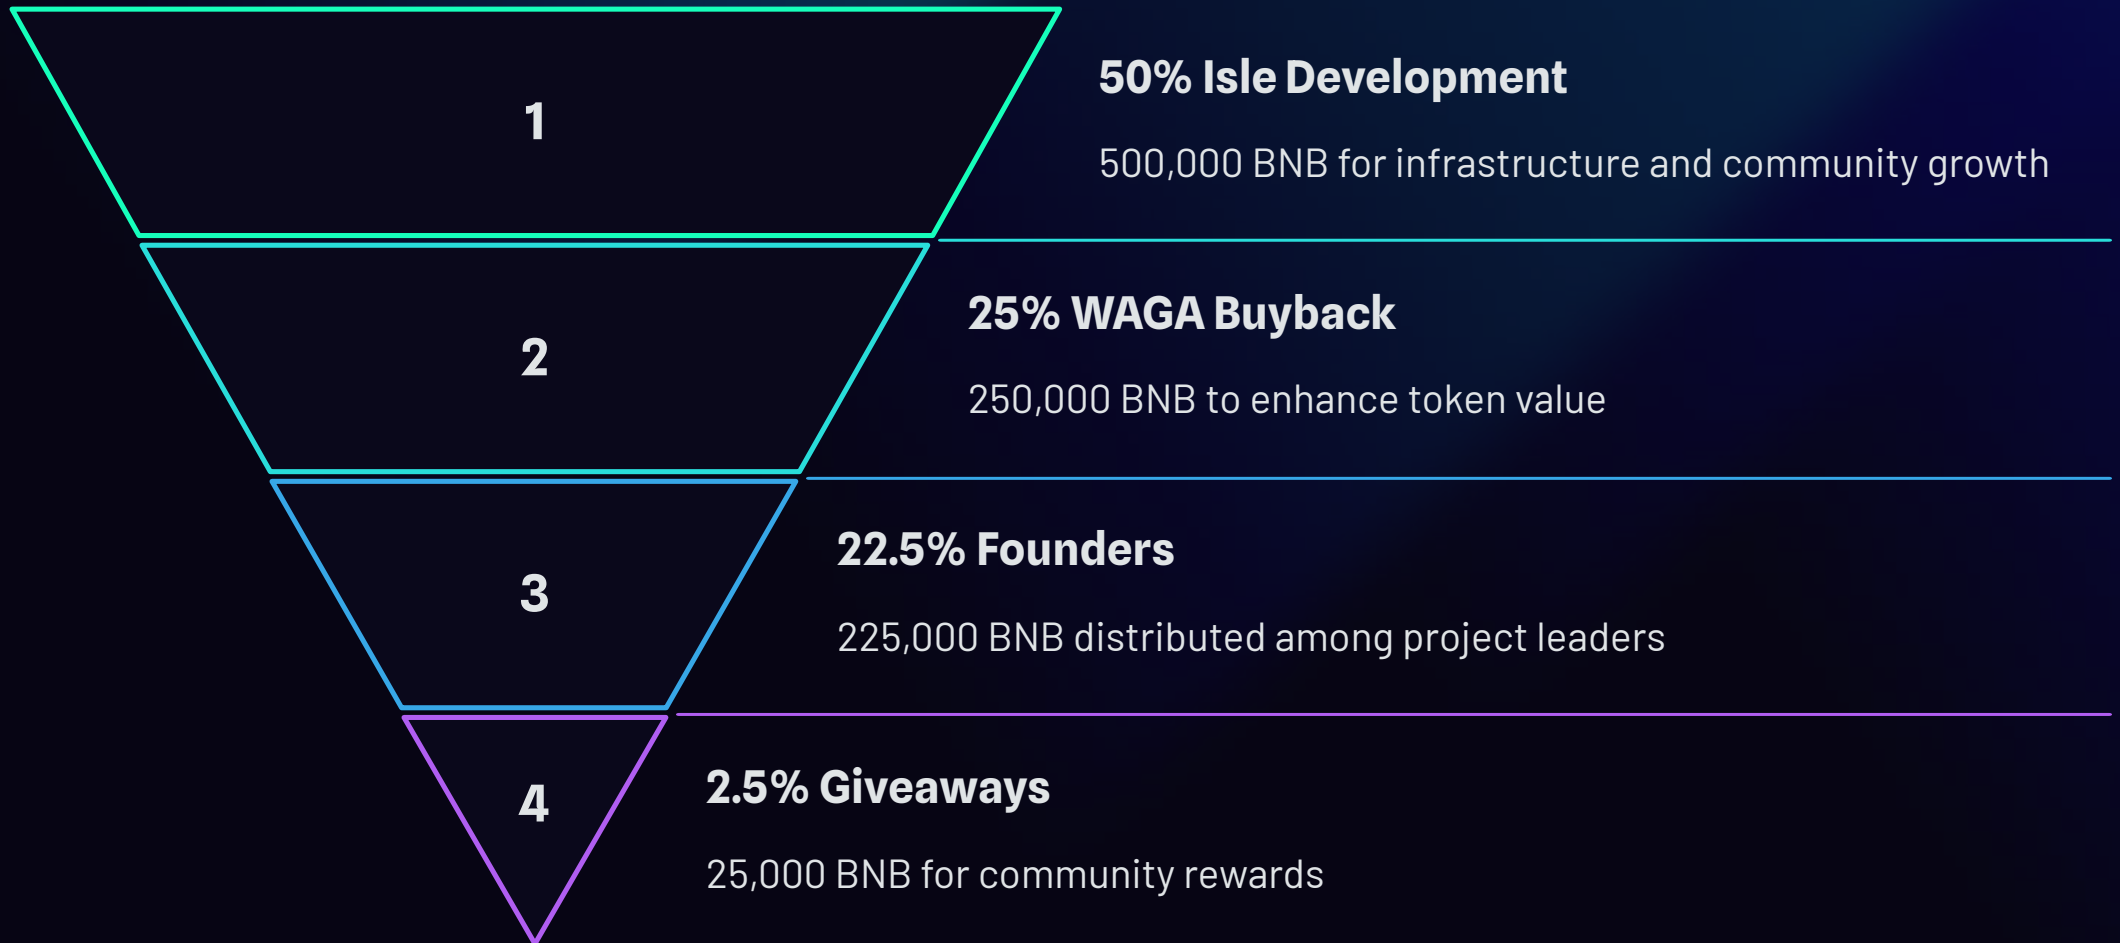

Revenue Allocation: Transparency and Growth

Our transparent revenue allocation ensures the project's sustainable growth while rewarding our community and founders. This balanced approach aligns all stakeholders' interests for long-term success.